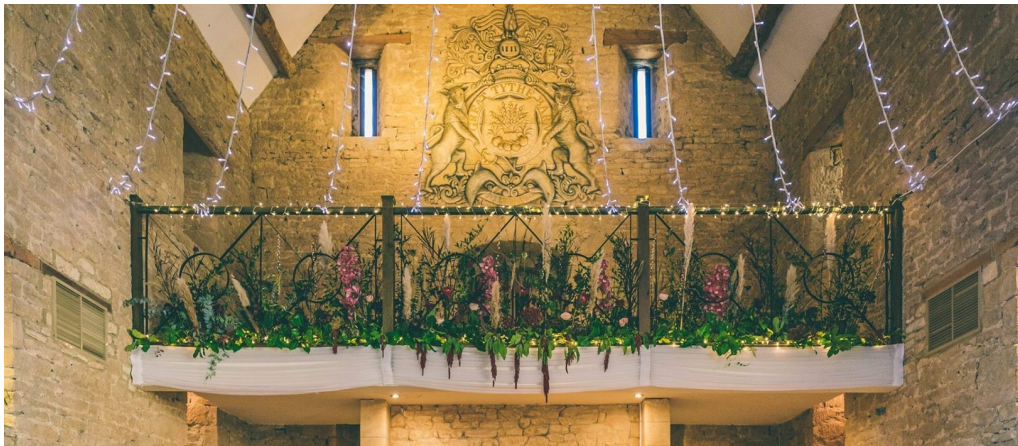

(Excluding all dates between Monday 16th December and Thursday 2nd January)

Nestled on the outskirts of Tetbury, The Great Tythe Barn is tucked away down a tree-lined driveway amidst 200 acres of privately owned land, making it a romantic setting for your dream wedding, no matter what the weather! With a large indoor drinks reception space and 4 possible areas for your ceremony, the Great Tythe Barn is a venue for all seasons.

### Our package includes;

- Barn Hire from 9am – Midnight
- Stunning fairy light canopy and all the furniture you need for your big day
- Dedicated events team throughout the planning process
- Complimentary food tastings with all of our caterers
- 3 Course Wedding Breakfast
- Includes corkage on wines for your reception until the end of the meal
- A fully stocked cash bar run by our experienced bar manager and staff
- Table dressing – including table linen, napkins and table number holders
- Rustic log slice cake base and cake knife
- Dedicated front of house manager on the day from start to finish with ample fully trained staff
- Background music systems and microphone for use during speeches